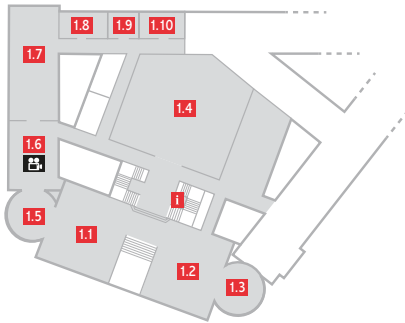

FLOOR PLANS

LEVEL 0

0.1 Badge Pickup | Ticket Counter

0.2 Raum Tübingen

☺ Bistro & Restaurant Logo

+ First Aid

👔 Cloakroom

Opening Hours:

Tuesday | 09:00 - 20:00

Wednesday | 09:00 - 20:00

Thursday | 09:00 - 20:00

Friday | 09:00 - 20:00

LEVEL 1

1.1 Steinbeis-Saal: School Campus

1.2 Steinbeis-Saal: School Campus

1.3 Turm Baden-Baden: Press Room

1.4 Meidinger-Saal

1.5 Turm Aalen

1.6 Foyer Bertha-Benz

📹 Streaming Area

1.7 Bertha-Benz-Saal

1.8 Raum Karlsruhe

1.9 Press Interviews

1.10 Raum Mannheim

i Info & Guest Counter
(Lost & Found)

LEVEL 2

2.1 List-Saal: Marketplace

2.2 List-Saal: Gallery
📹 Streaming Area

2.3 List-Saal Turm B

2.4 Foyer König-Karl
📹 Streaming Area

2.5 König-Karl-Halle

2.6 List-Saal Turm A: Marketplace