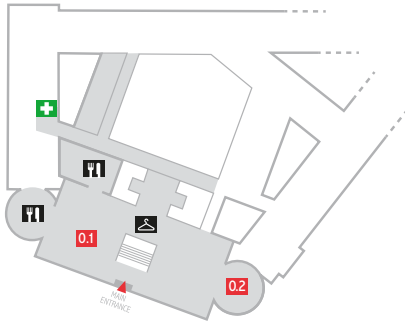

FLOOR PLANS

LEVEL 0

0.1 Badge Pickup | Ticket Counter

0.2 Raum Tübingen

☺ Bistro & Restaurant Logo

+ First Aid

👔 Cloakroom

Opening Hours:

Tuesday | 09:00 - 20:00

Wednesday | 09:00 - 20:00

Thursday | 09:00 - 20:00

Friday | 09:00 - 20:00

LEVEL 1

1.1 Steinbeis-Saal: School Campus

1.2 Steinbeis-Saal: School Campus

1.3 Turm Baden-Baden: Press Room

1.4 Meidinger-Saal

1.5 Turm Aalen

1.6 Foyer Bertha-Benz

📹 Streaming Area

1.7 Bertha-Benz-Saal

1.8 Raum Karlsruhe

1.9 Press Interviews

1.10 Raum Mannheim

i Info & Guest Counter
(Lost & Found)

LEVEL 2

2.1 List-Saal: Marketplace

2.2 List-Saal: Gallery
📹 Streaming Area

2.3 List-Saal Turm B

2.4 Foyer König-Karl
📹 Streaming Area

2.5 König-Karl-Halle

2.6 List-Saal Turm A: Marketplace