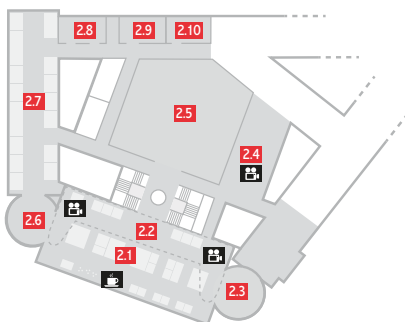

Tuesday | 09:00 - 20:00

Wednesday | 09:00 - 20:00

Thursday | 09:00 - 20:00

Friday | 09:00 - 20:00

LEVEL 1

1.1 Steinbeis-Saal: School Campus

1.2 Steinbeis-Saal: School Campus

1.3 Turm Baden-Baden: Press Room

1.4 Meidinger-Saal

1.5 Turm Aalen

1.6 Foyer Bertha-Benz

📹 Streaming Area

1.7 Bertha-Benz-Saal

1.8 Raum Karlsruhe

1.9 Press Interviews

1.10 Raum Mannheim

i Info & Guest Counter
(Lost & Found)

LEVEL 2

2.1 List-Saal: Marketplace

2.2 List-Saal: Gallery
📹 Streaming Area

2.3 List-Saal Turm B

2.4 Foyer König-Karl
📹 Streaming Area

2.5 König-Karl-Halle

2.6 List-Saal Turm A: Marketplace

2.7 Eyth-Saal: Recruiting Hub

2.8 Raum Reutlingen

2.9 Raum Ulm

2.10 Raum Heilbronn

☕ Coffee Bar

📹 Streaming Areas: If rooms are filled to their capacity, live streams will be made available for selected presentations in these designated areas.