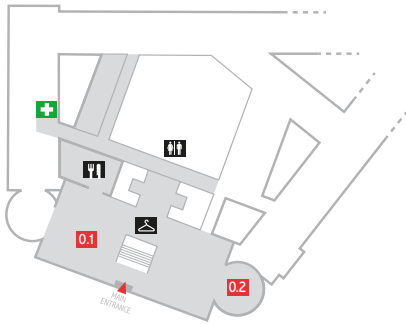

Haus der Wirtschaft

LEVEL 0

0.1 Badge Pickup | Ticket Counter
Press & Business Pass Counter

0.2 Raum Tübingen

Bistro Schmücker

First Aid

Cloakroom
Opening Hours:
Tuesday - Friday | 09:00 - 21:00

Restroom

LEVEL 1

1.1 Steinbeis-Saal: School Campus

1.2 Steinbeis-Saal: School Campus

1.3 Turm Baden-Baden: Press Room

1.4 Meidinger-Saal

1.5 Turm Aalen

1.6 Foyer Bertha-Benz
 Streaming Area

1.7 Bertha-Benz-Saal

1.8 Raum Karlsruhe

1.9 Raum Mannheim

i Info & Guest Counter
(Lost & Found)

Restroom

LEVEL 2

2.1 List-Saal: Marketplace
 Coffee Bar

2.2 List-Saal Gallery
 Streaming Area

2.3 List-Saal Turm A

2.4 List-Saal Turm B

2.5 Foyer König-Karl:
FMX Business Lounge
powered by **Party.Rent**

2.6 König-Karl-Halle

2.7 Eyth-Saal: Recruiting Hub

2.8 Raum Reutlingen

2.9 Raum Ulm

2.10 Raum Heilbronn

Restroom