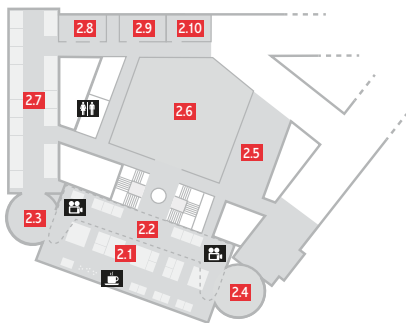

LEVEL 1

1.1 Steinbeis-Saal: School Campus

1.2 Steinbeis-Saal: School Campus

1.3 Turm Baden-Baden: Press Room

1.4 Meidinger-Saal

1.5 Turm Aalen

1.6 Foyer Bertha-Benz
 Streaming Area

1.7 Bertha-Benz-Saal

1.8 Raum Karlsruhe

1.9 Raum Mannheim

i Info & Guest Counter
(Lost & Found)

Restroom

LEVEL 2

2.1 List-Saal: Marketplace
 Coffee Bar

2.2 List-Saal Gallery
 Streaming Area

2.3 List-Saal Turm A

2.4 List-Saal Turm B

2.5 Foyer König-Karl:
FMX Business Lounge
powered by **Party.Rent**

2.6 König-Karl-Halle

2.7 Eyth-Saal: Recruiting Hub

2.8 Raum Reutlingen

2.9 Raum Ulm

2.10 Raum Heilbronn

Restroom

Streaming Areas: If rooms are filled to their capacity, live streams will be made available for selected presentations in these designated areas.

- 1** FMX 2026: Haus der Wirtschaft
- 2** FMX Square: Get-Together
- 3** FMX 2026 (Cinema Metropol)
- 4** ITFS 2026 (Innenstadtkinos)
- 5**
 - APD Conference (Haus der Katholischen Kirche Stuttgart)
 - ITFS 2026 Welcome Desk (Haus der Katholischen Kirche Stuttgart)
- 6** ITFS 2026 - Open Air (Schlossplatz)
- 7** Animation Production Days (APD) (Landesmuseum Württemberg)
- 8** ITFS 2026 - Game Zone (Staatsgalerie, Konrad-Adenauer-Straße 30-32)
- 9** Maritim Hotel