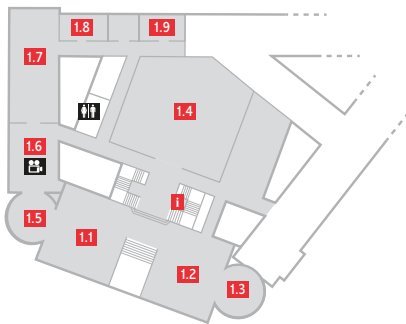

Haus der Wirtschaft

LEVEL 0

0.1 Badge Pickup | Ticket Counter
Press & Business Pass Counter

0.2 Raum Tübingen

Bistro Schmücker

First Aid

Cloakroom
Opening Hours:
Tuesday - Friday | 09:00 - 21:00

Restroom

LEVEL 1

1.1 Steinbeis-Saal: School Campus

1.2 Steinbeis-Saal: School Campus

1.3 Turm Baden-Baden: Press Room

1.4 Meidinger-Saal

1.5 Turm Aalen

1.6 Foyer Bertha-Benz
 Streaming Area

1.7 Bertha-Benz-Saal

1.8 Raum Karlsruhe

1.9 Raum Mannheim

i Info & Guest Counter
(Lost & Found)

Restroom

LEVEL 2

2.1 List-Saal: Marketplace
 Coffee Bar

2.2 List-Saal Gallery
 Streaming Area

2.3 List-Saal Turm A

2.4 List-Saal Turm B

2.5 Foyer König-Karl:
FMX Business Lounge
powered by **Party.Rent**

2.6 König-Karl-Halle

2.7 Eyth-Saal: Recruiting Hub

2.8 Raum Reutlingen

2.9 Raum Ulm

2.10 Raum Heilbronn

Restroom